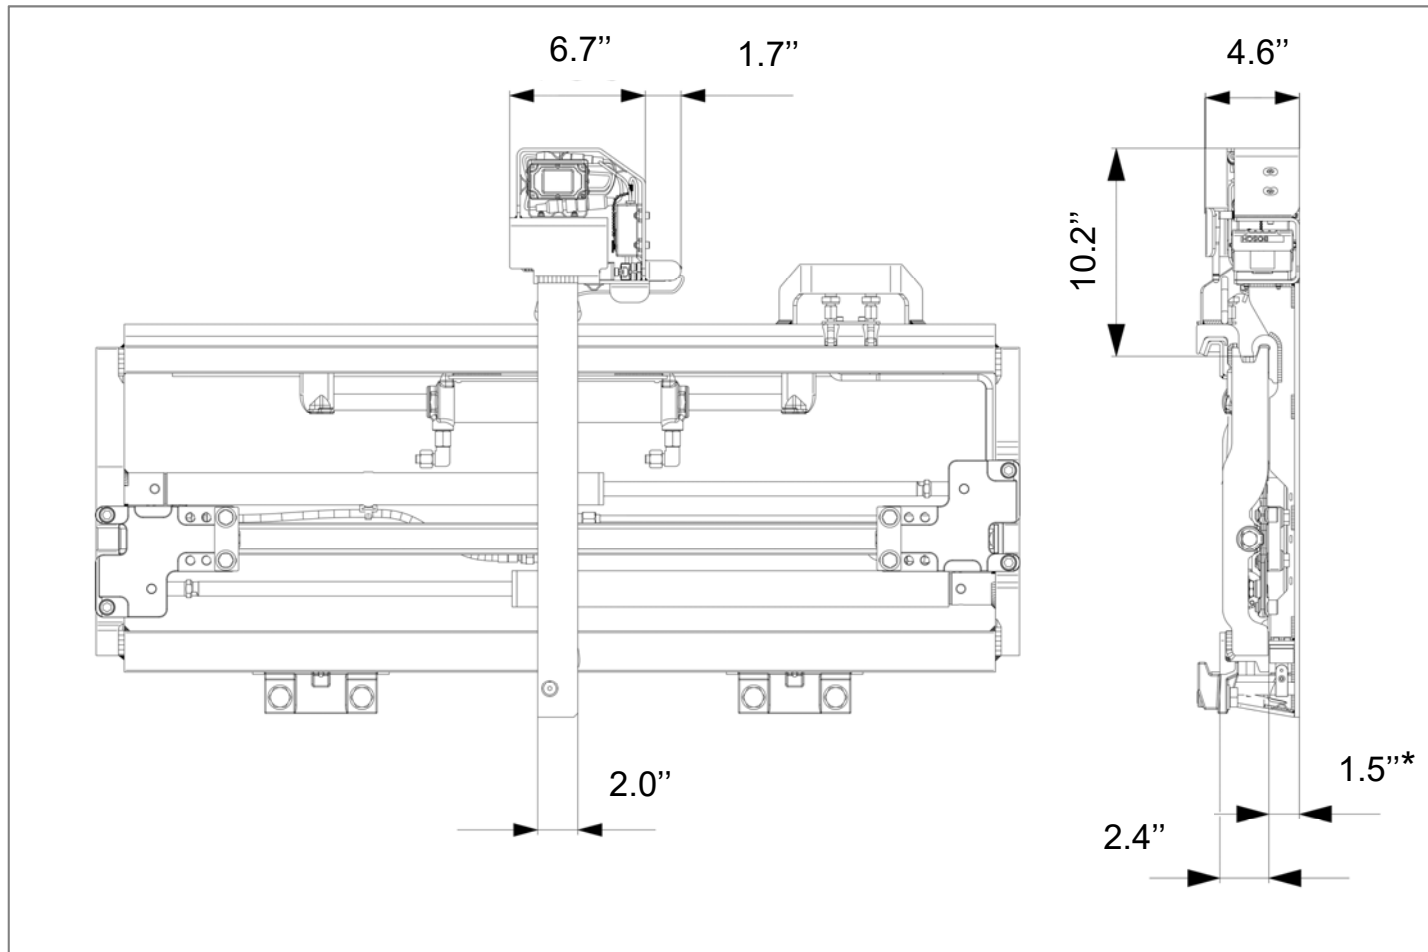

Fork positioner MZ with Easy-FORK front camera and line laser

* To be equipped only with forks having thickness 1.6" or thicker.